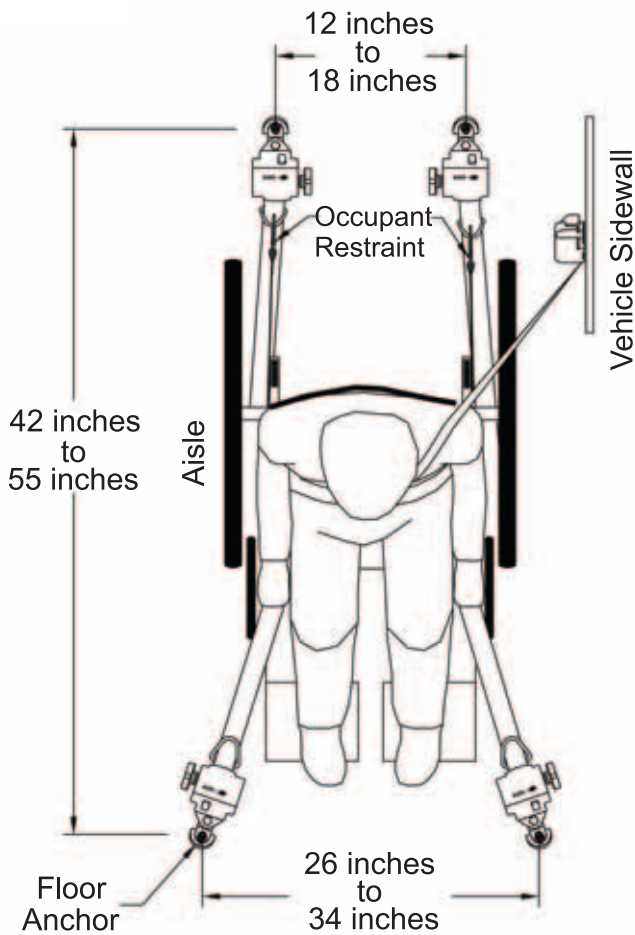

Solo Applications

Rear

Front

Rear

Front

Solo Floor Anchor Fitting

Recommended Installation:

Sure-Lok Solo Floor Anchor Fitting comes with the Anchor Backing Plate, Lock Washer and Nut. Each kit comes with complete installation instructions.

All Solo Floor Anchor installations require the use of the Solo Anchor Installation Tool, sold separately. The tool prevents the floor anchor from rotating during installation. Refer to page 24.

Solo Floor Anchor Slot Position

Recommended Installation:

It is essential that the direction of the slot on each Solo Floor Anchor is positioned facing the vehicle sidewall, as shown above.