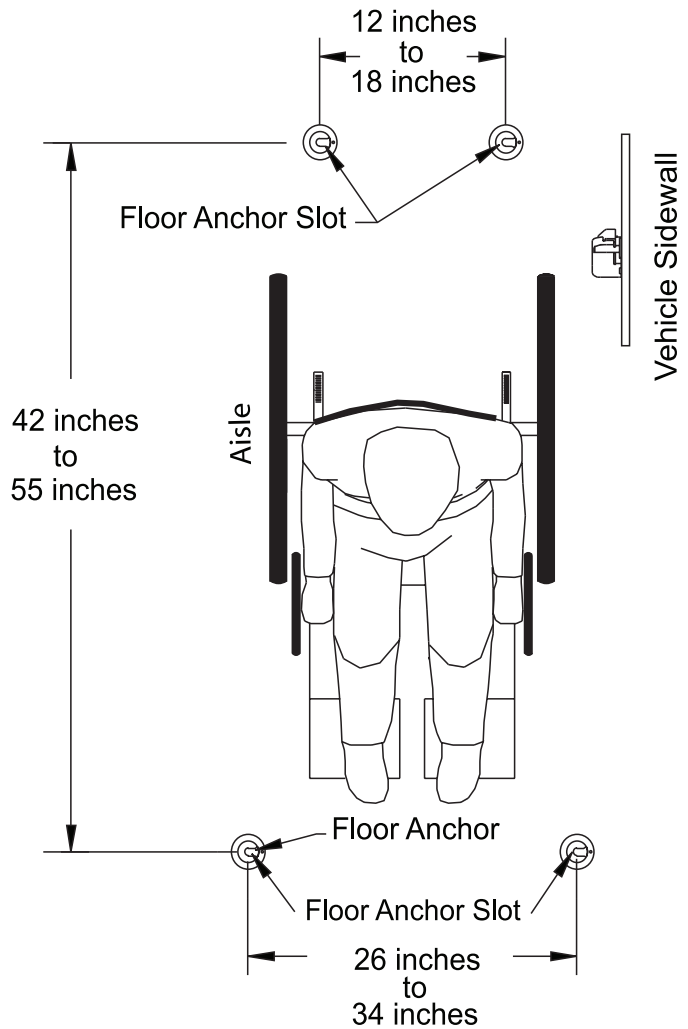

Solo Applications

Rear

Front

Rear

Front

Solo Floor Anchor Fitting

Recommended Installation:

Sure-Lok Solo Floor Anchor Fitting comes with the Anchor Backing Plate, Lock Washer and Nut. Each kit comes with complete installation instructions.

All Solo Floor Anchor installations require the use of the Solo Anchor Installation Tool, sold separately. The tool prevents the floor anchor from rotating during installation. Refer to page 24.

Solo Floor Anchor Slot Position

Recommended Installation:

It is essential that the direction of the slot on each Solo Floor Anchor is positioned facing the vehicle sidewall, as shown above.